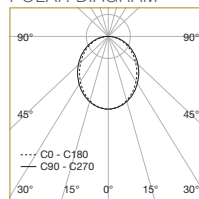

OPAL LIGHT

POLAR DIAGRAM